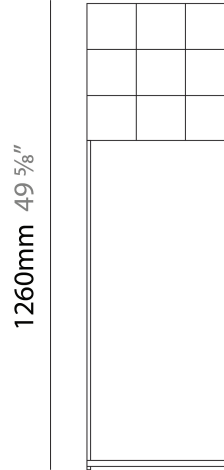

GENERAL

Series: Cosmos Square
 Partner: Quasar
 Division: Design
 Installation: Portable
 Product Type: Floor
 Mounting Location: Floor

PHYSICAL

Shape: Square
 Length (mm): 400
 Length (in): 15 ¾
 Width (mm): 400
 Width (in): 15 ¾
 Height (mm): 1260
 Height (in): 49 ⅝
 Weight (kg): 3
 Fixture Finish: [NIC / BRA / BBR](#)
 Fixture Material: Metal
 Upon Request: Custom Sizes

LED

Number of LEDs: 64
 Color Temperature (°K): [2400 / 2800](#)
 Max. Delivered Lumen (lm): 1920 (2800K)
 CRI: >90 CRI
 Lamp Life (hrs): 50000

OPTICAL

RATINGS AND CERTIFICATIONS

Certified By: Certified for North American Standards
 IP rating: IP20

Ø400mm 15 ¾"

COSMOS SQUARE PORTABLE

D104214-

PROJECT

TYPE

SPECIFIER

QUANTITY

DATE

GENERAL

Series: Cosmos Square
 Partner: Quasar
 Division: Design
 Installation: Portable
 Product Type: Floor
 Mounting Location: Floor

PHYSICAL

Shape: Square
 Length (mm): 400
 Length (in): 15 ¾
 Width (mm): 400
 Width (in): 15 ¾
 Height (mm): 1480
 Height (in): 58 ¼
 Weight (kg): 3
[Fixture Finish: NIC / BRA / BBR](#)
 Fixture Material: Metal
 Upon Request: Custom Sizes